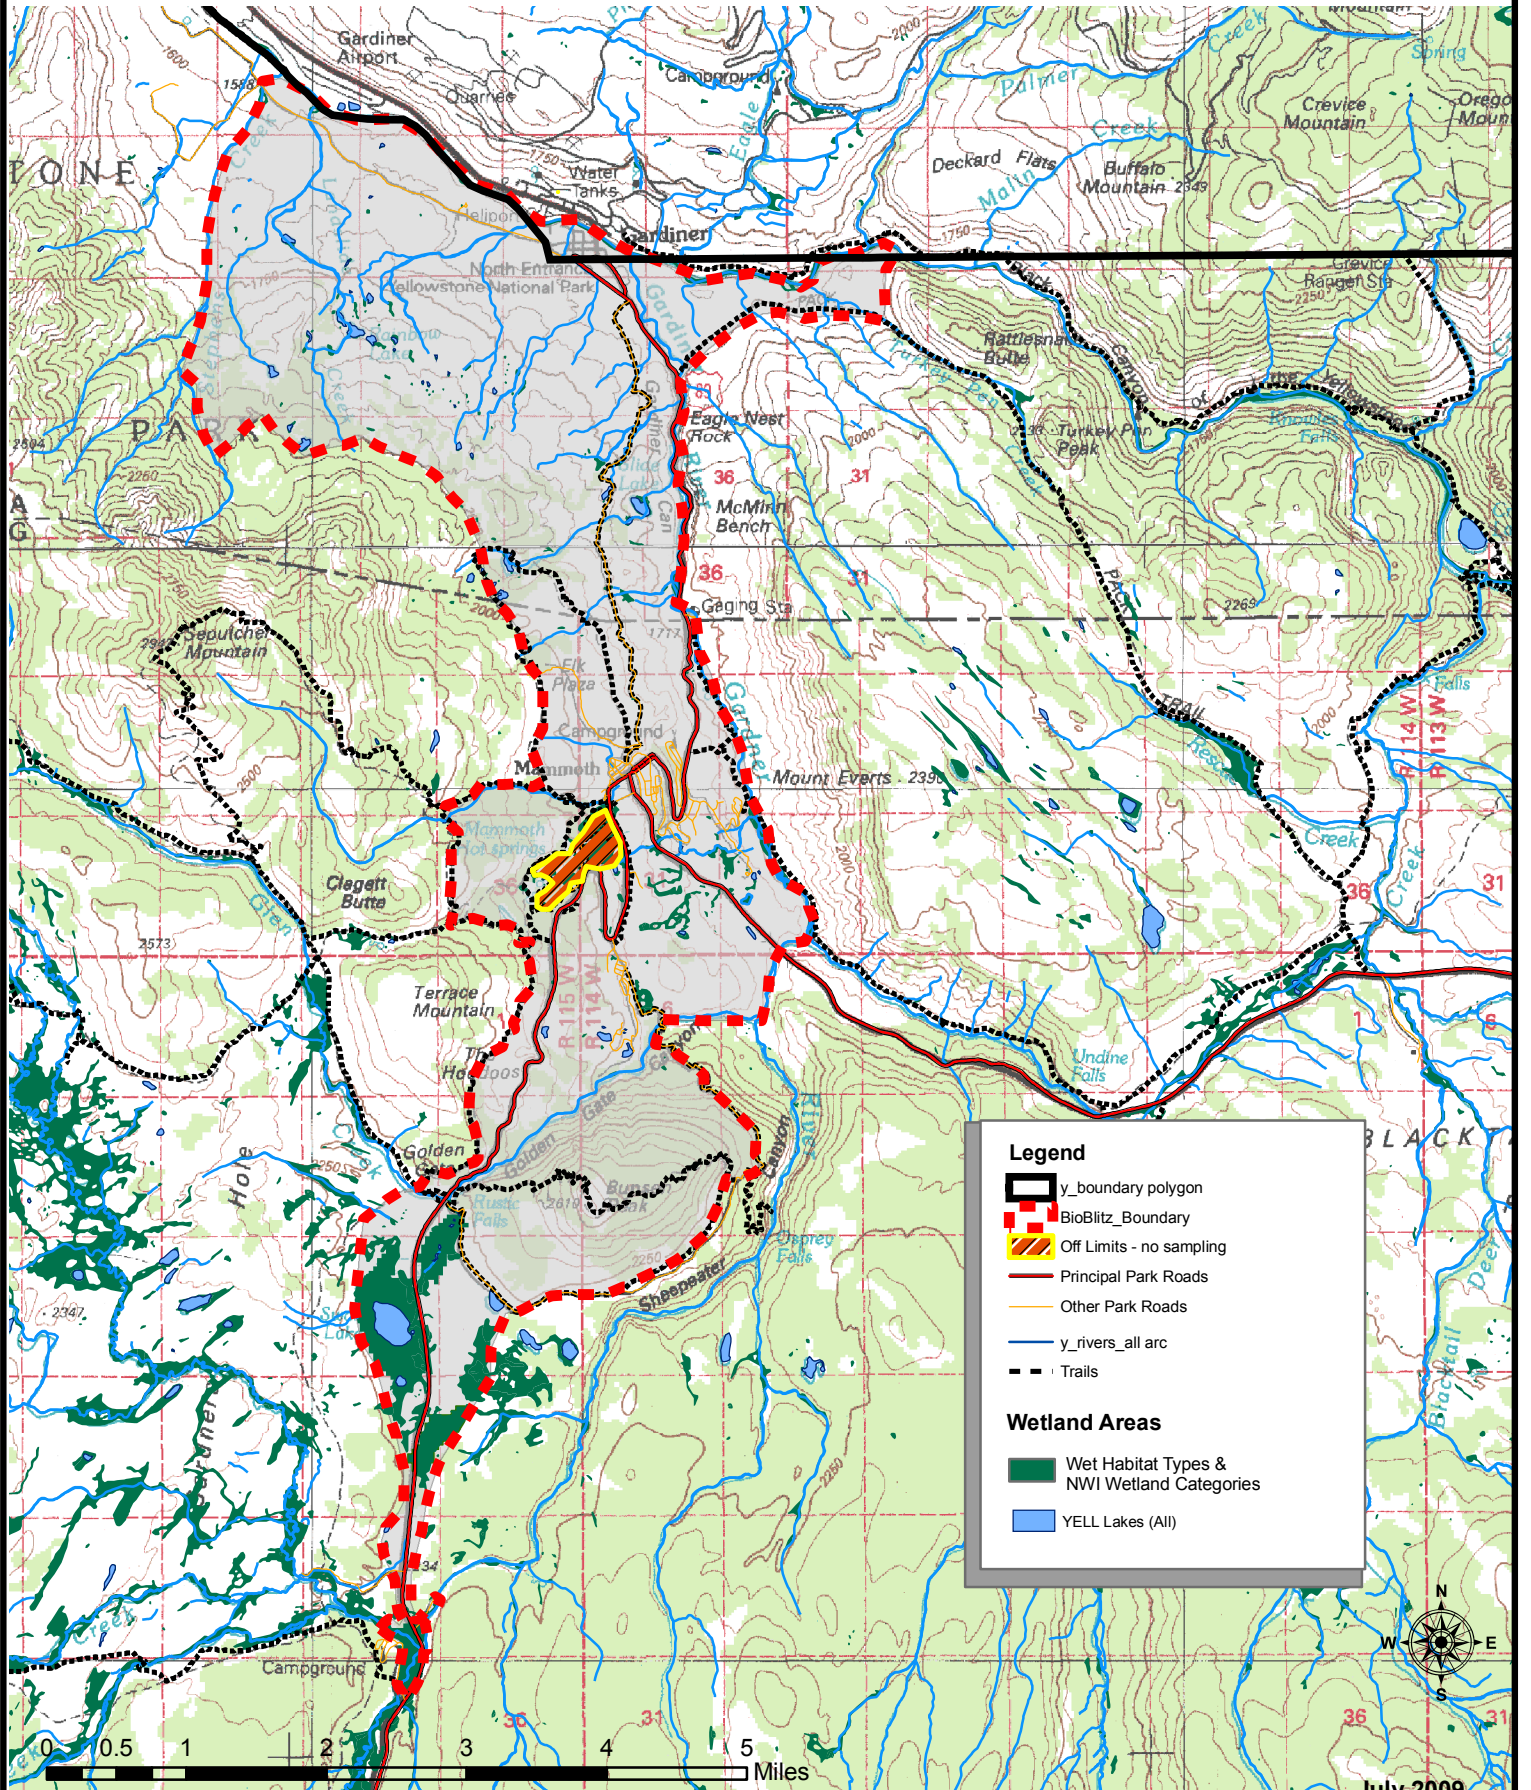

Yellowstone BioBlitz 2009 Wetland Areas

Legend

- y_boundary polygon
- BioBlitz_Boundary
- Off Limits - no sampling
- Principal Park Roads
- Other Park Roads
- y_rivers_all arc
- Trails

Wetland Areas

- Wet Habitat Types & NWI Wetland Categories
- YELL Lakes (All)

0 0.5 1 2 3 4 5 Miles